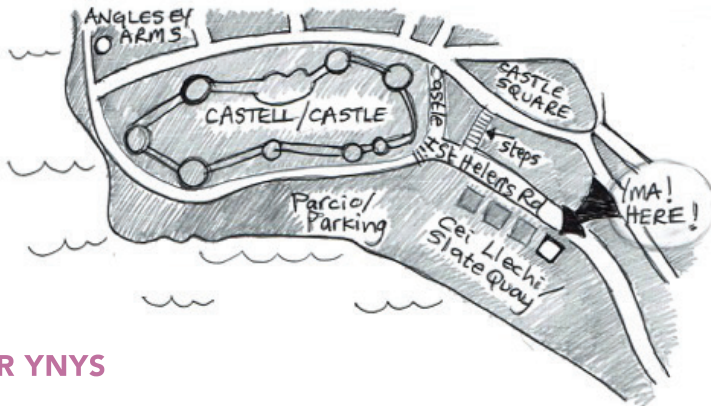

GEFAIL YR YNYS

GWEITHDAI CELF | BLANT A THEULUOEDD AM DDIM
FREE ARTS WORKSHOPS FOR CHILDREN AND FAMILIES
DANGOSIADAU GOF AM DDIM / FREE BLACKSMITHING DEMONSTRATIONS

SADWRN A SUL EBRILL 8FED A 9FED 10YB-12 AC 1-3YP
SATURDAY & SUNDAY 8TH & 9TH APRIL 10AM-12 & 1-3PM

GALWCH DRAW YNG NGEFAIL YR YNYS I GYMRYD RHAN - DIM ANGEN BWCIO!
CALL IN AT THE GEFAIL YR YNYS FORGE TO TAKE PART - NO NEED TO BOOK!

TAITH 5 MUNUD AR DROED O GASTELL CAERNARFON
JUST 5 MINUTES WALK FROM CAERNARFON CASTLE